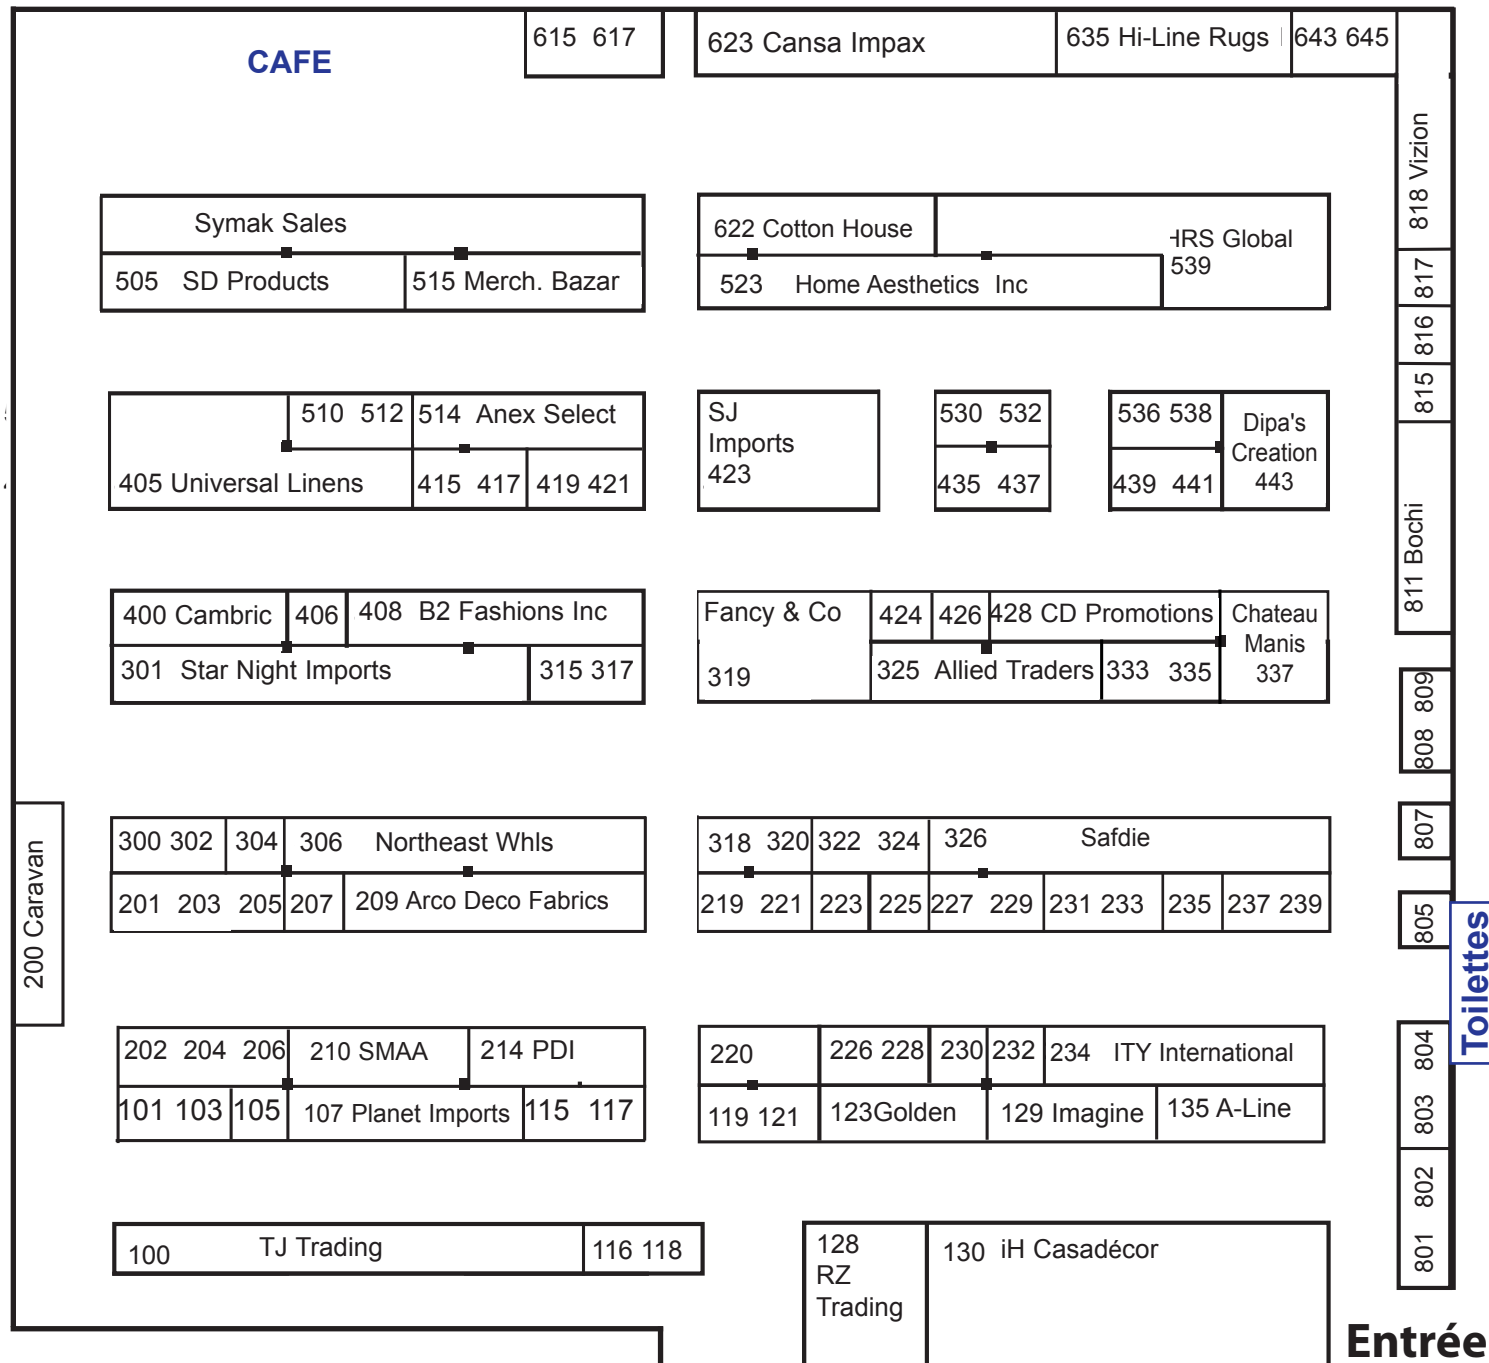

- Hi-Line Rugs & Décor 635, 637, 639, 641
- Home Aesthetics Inc. 523 - 529, 531 - 537
- HRS Global 539 - 543, 632 - 642
- iH Casadécor 130, 132, 134, 136, 138, 140
- Imagine Imports 129, 131, 133
- Importations Globe 235
- ITY International 234, 236, 238, 240, 242
- **Nouveau** JaCaRou Puzzles 817
- Jenere Sales 419, 421
- M.Herman 435, 437
- Mars Tech Trading Ltd 232
- Merchandise Bazaar Inc. 515, 517, 519, 521
- **Nouveau** Mobico Inc 615, 617
- Mode Sabi. B 119, 121
- Mystical 202, 204, 206
- Northeast Wholesale Inc. 306, 308, 310, 312, 314, 316
- Opportunité Imports 219, 221
- Planet Imports 107, 109, 111, 113
- Presentation Cote Jardin 803, 804
- Prime Deals International Ltd. 214, 216, 218
- R. Z. Trading Ltd. 126, 128
- RMG Leather Goods MFG 227, 229
- Rosdan Footware Inc 439, 441
- Ruby Toonies 530, 532
- Safdie & Co Inc. 326 - 328, 330 - 338
- SD Products 505, 507, 509, 511, 513
- Siu & Sons Int'l Trading Corp. 225
- SJ Imports 423, 425, 427, 522, 524, 526
- SMAA Imports 210, 212, 214
- So-Facile Canada Inc. 237, 239
- Star Night Import & Export 301 - 309, 311 - 313
- Symak Sales 610, 612, 614, 616, 618, 620
- T.J. Trading Co. Inc. Imp. & Dist. 100 - 110, 112 - 114
- Tradows Inc. 300, 302
- Universal Linens 405 - 413, 504 - 508
- Vizion Vogue 818, 819, 820
- Warehouse Trading Inc. 201, 203, 205
- Zak International 304
- Zhen International 801, 802