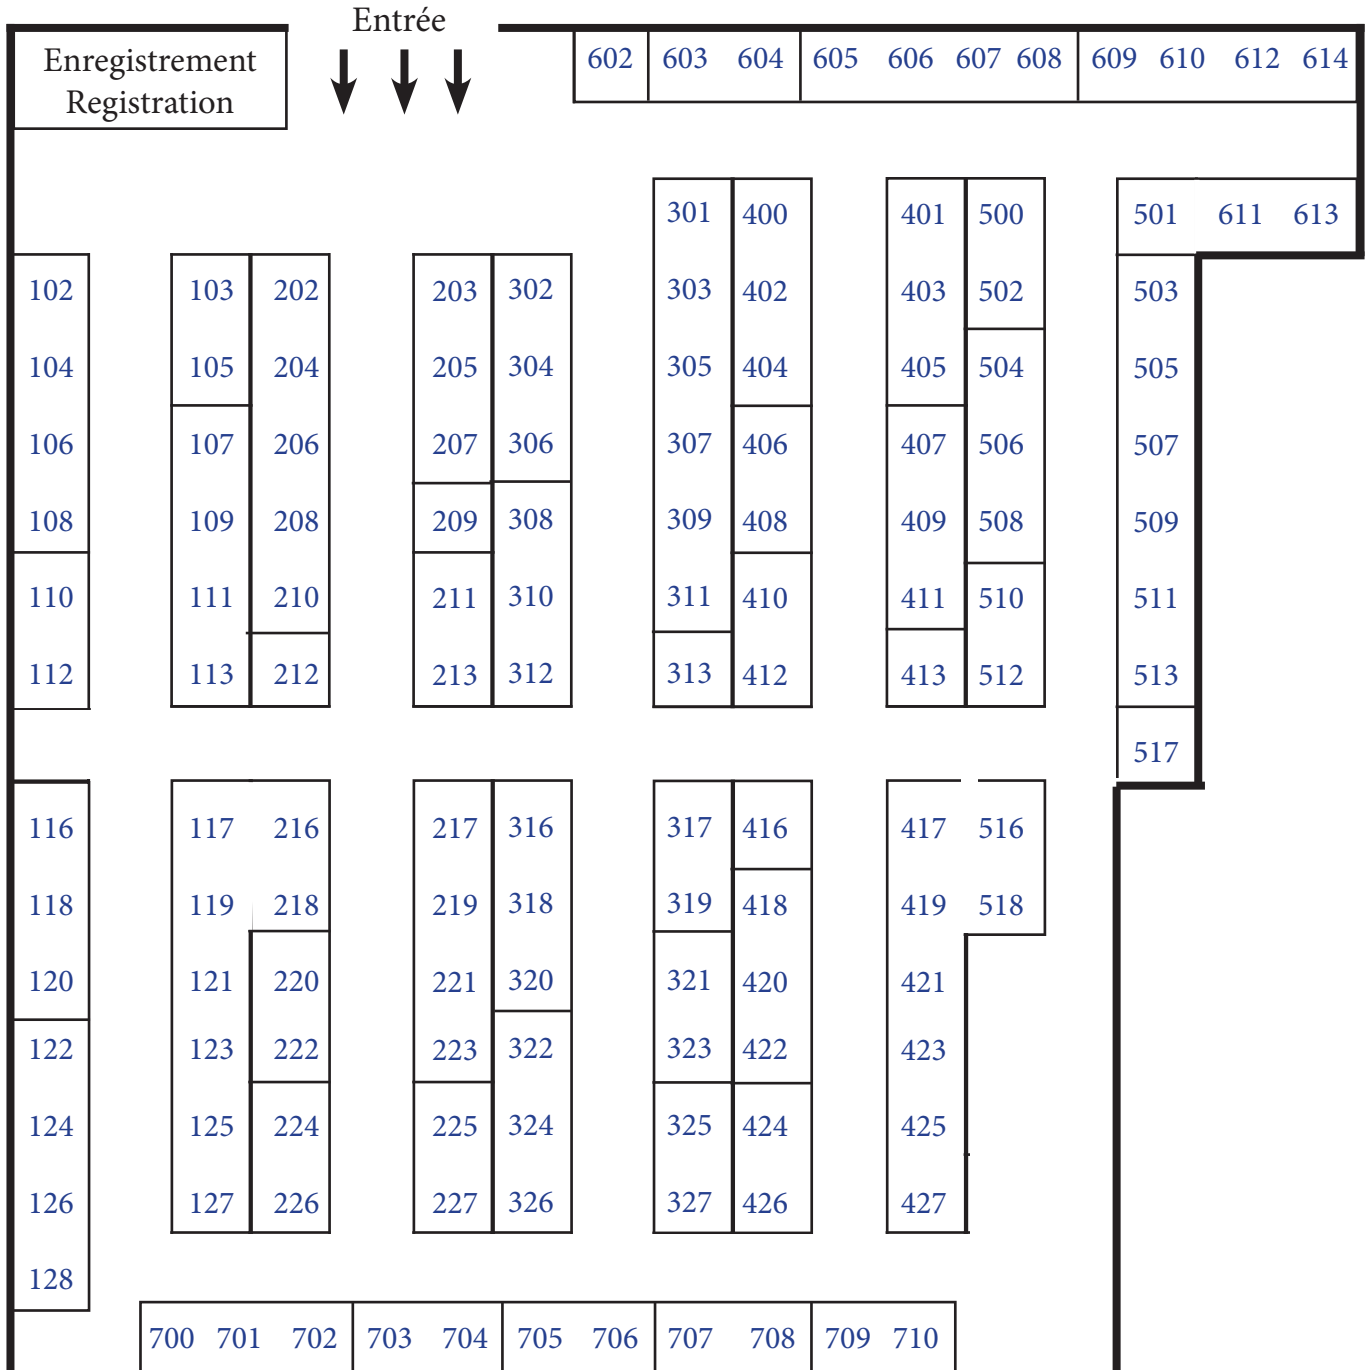

**PLAN D'ÉTAGE / FLOOR PLAN**

## LISTE D'EXPOSANTS / LIST OF EXHIBITORS

A Plus International	217, 219	Hi Line Rugs & Home Decor	322, 324, 326
Ali-Monde Ltée	416	Home Aesthetics Inc	417 - 427, 516, 518
A-Line Atlantic Inc	103, 105	IH Casa Decor	102, 104, 106, 108
Allied Traders	504, 506, 508	Imagine Imports	116, 118, 120
Anex Select Imports	225, 227	JaCaRou Puzzles	221, 223
Arco Decorative Fabrics	301 - 311	Jenere Sales	313
AZ Liquidation	316, 318, 320	Jumanna Club	703, 704
BCasual	705, 706	JZ Products	317, 319
Bensus	517	Mode Sabi	603, 604
Bochi Brothers Accessory Network	107, 109, 111, 113	MS Distribution	424, 426
Butterfly Fashion Trading	709, 710	Opportunity Imports	211, 213
Cambric Imports	321, 323	Prime Deals	203, 205, 207
Cansa Impax	503 - 513	Prime Source	110, 112
Cathay Home Inc	400, 402, 404	RMG Leather Goods	224, 226
Chateau Manis	308, 310, 312	Rosdan Footware	410, 412
CLS Sales	220, 222	Ruby Toonies	510, 512
Collections Eureka	602	Safdie	202 - 210
Cotton House	605, 606, 607, 608	Siu & Sons	209
D&W Canasia	700, 701, 702	SMAA Corp	407, 409, 411
Distribution Universelle	212	Star Night Imports	117 - 127
Domay /Promotions CD	418, 420, 422	Star Night Imports	216, 218
EBCO	413	Symak Sales	501, 511, 513
Exporties	325, 327	Symak Sales	609, 610, 612, 614
Fancy & Co	302, 304, 306	TJ Trading	122, 124, 126, 128
GPAE Trading	401, 403, 405	ZAK International	406, 408
Groupe Conseil SCGS	500, 502		
Grover Essentials	707, 708		