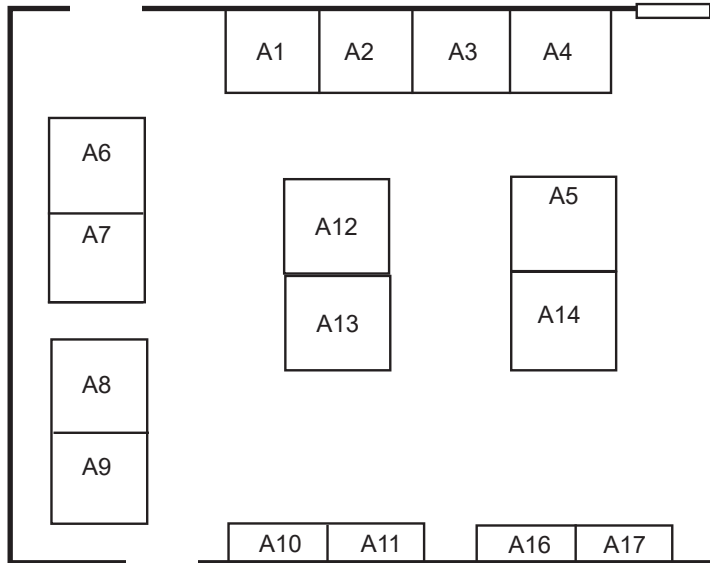

## FLOOR PLAN AND LIST OF EXHIBITORS

- A1-A5 Northeast Wholesale
- A6-A7 Prime Deals
- A8-A9 Tradows
- A10-A11 Top Star
- A12 North Ridge Marketing
- A13 Sana Distributions
- A14 Cathay Home
- A16-A17 Top Star

- C1-C2 Cambric Imports
- C3 Anex Select
- B1, B2, B3 A-Line Greetings
- B4, B5 Bochi Brothers
- B6, B7 CLS Sales Inc.
- B8, B9, B10 Linencorp
- B10, B11, B12 Star Night Import
- B13, B14 Link Products
- B15, B16 Jenere Sales
- B17, B18 A Plus International
- B19, B20 Almark Sales