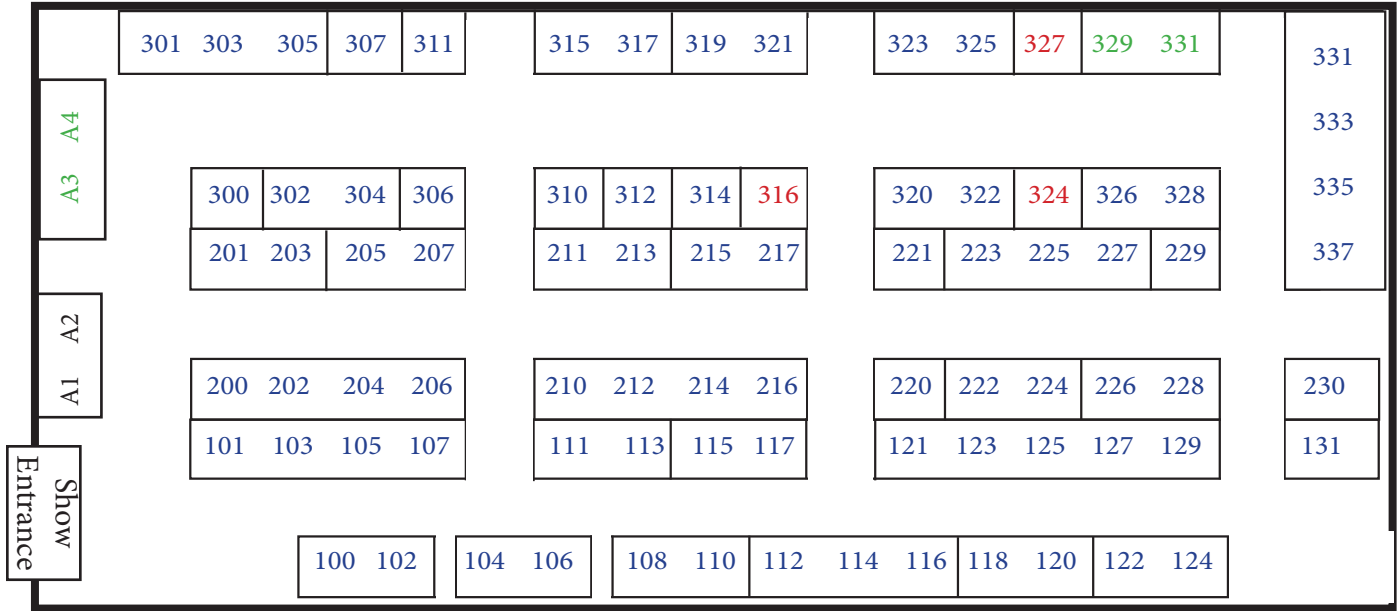

Trader's Forum SHOW

MAY 14-15, 2024 • TORONTO
THE INTERNATIONAL CENTRE, HALL 3
 6900 Airport Road, Hall 3, Mississauga, ON, L4V 1E8

- | | | | |
|------------------------|-----------------------------|--------------------|-------------------------------|
| A1, A2 | A Plus International | 223, 225, 227 | Inca Distributors |
| A3, A4 | Zoom X International | 226, 228 | Tapaii Ltd |
| 100, 102 | A-Line Greetings | 229 | MBW Import Inc |
| 101, 103, 105, 107 | Linencorp | 230 | Big City Trading |
| 104, 106 | Suprize Enterprise | 300 | Tzadik Global |
| 108, 110 | Almark Sales | 301, 303, 305 | Technology Distribution Group |
| 111, 113 | CLS Sales | 302, 304 | A-Z Liquidators |
| 112, 114, 116 | JZ Products | 306 | Discount Trading |
| 115, 117 | Bochi Brothers | 307 | Sweet and Fun |
| 118, 120 | Inspire Imports | 310 | Harman |
| 121,123, 125, 127, 129 | Prime Deals Interantional | 311 | Central Sales |
| 122, 124 | Cambric Imports | 312 | Prime Source |
| 131 | World One Imports | 314 | Sharma Sales |
| 200, 202, 204, 206 | Star Night Imp Exp | 315, 317 | Reppa Flags |
| 201, 203 | IH Casa Decor | 319, 321 | Gajmoti of Canada Ltd |
| 205, 207 | Anex Imports | 320, 322 | Professional Book Fairs |
| 210, 212, 214, 216 | North East Wholesale | 323, 325 | Total Return Solutions |
| 211, 213 | Rosdan Footware | 326, 328 | Tradows |
| 215, 217 | LJ Trading | 329, 331 | Costlow |
| 220 | Advantage Surplus | 331, 333, 335, 337 | TJ Trading |
| 221 | Infin 8 Brands | | |
| 222, 224 | Rhofa International Trading | | |